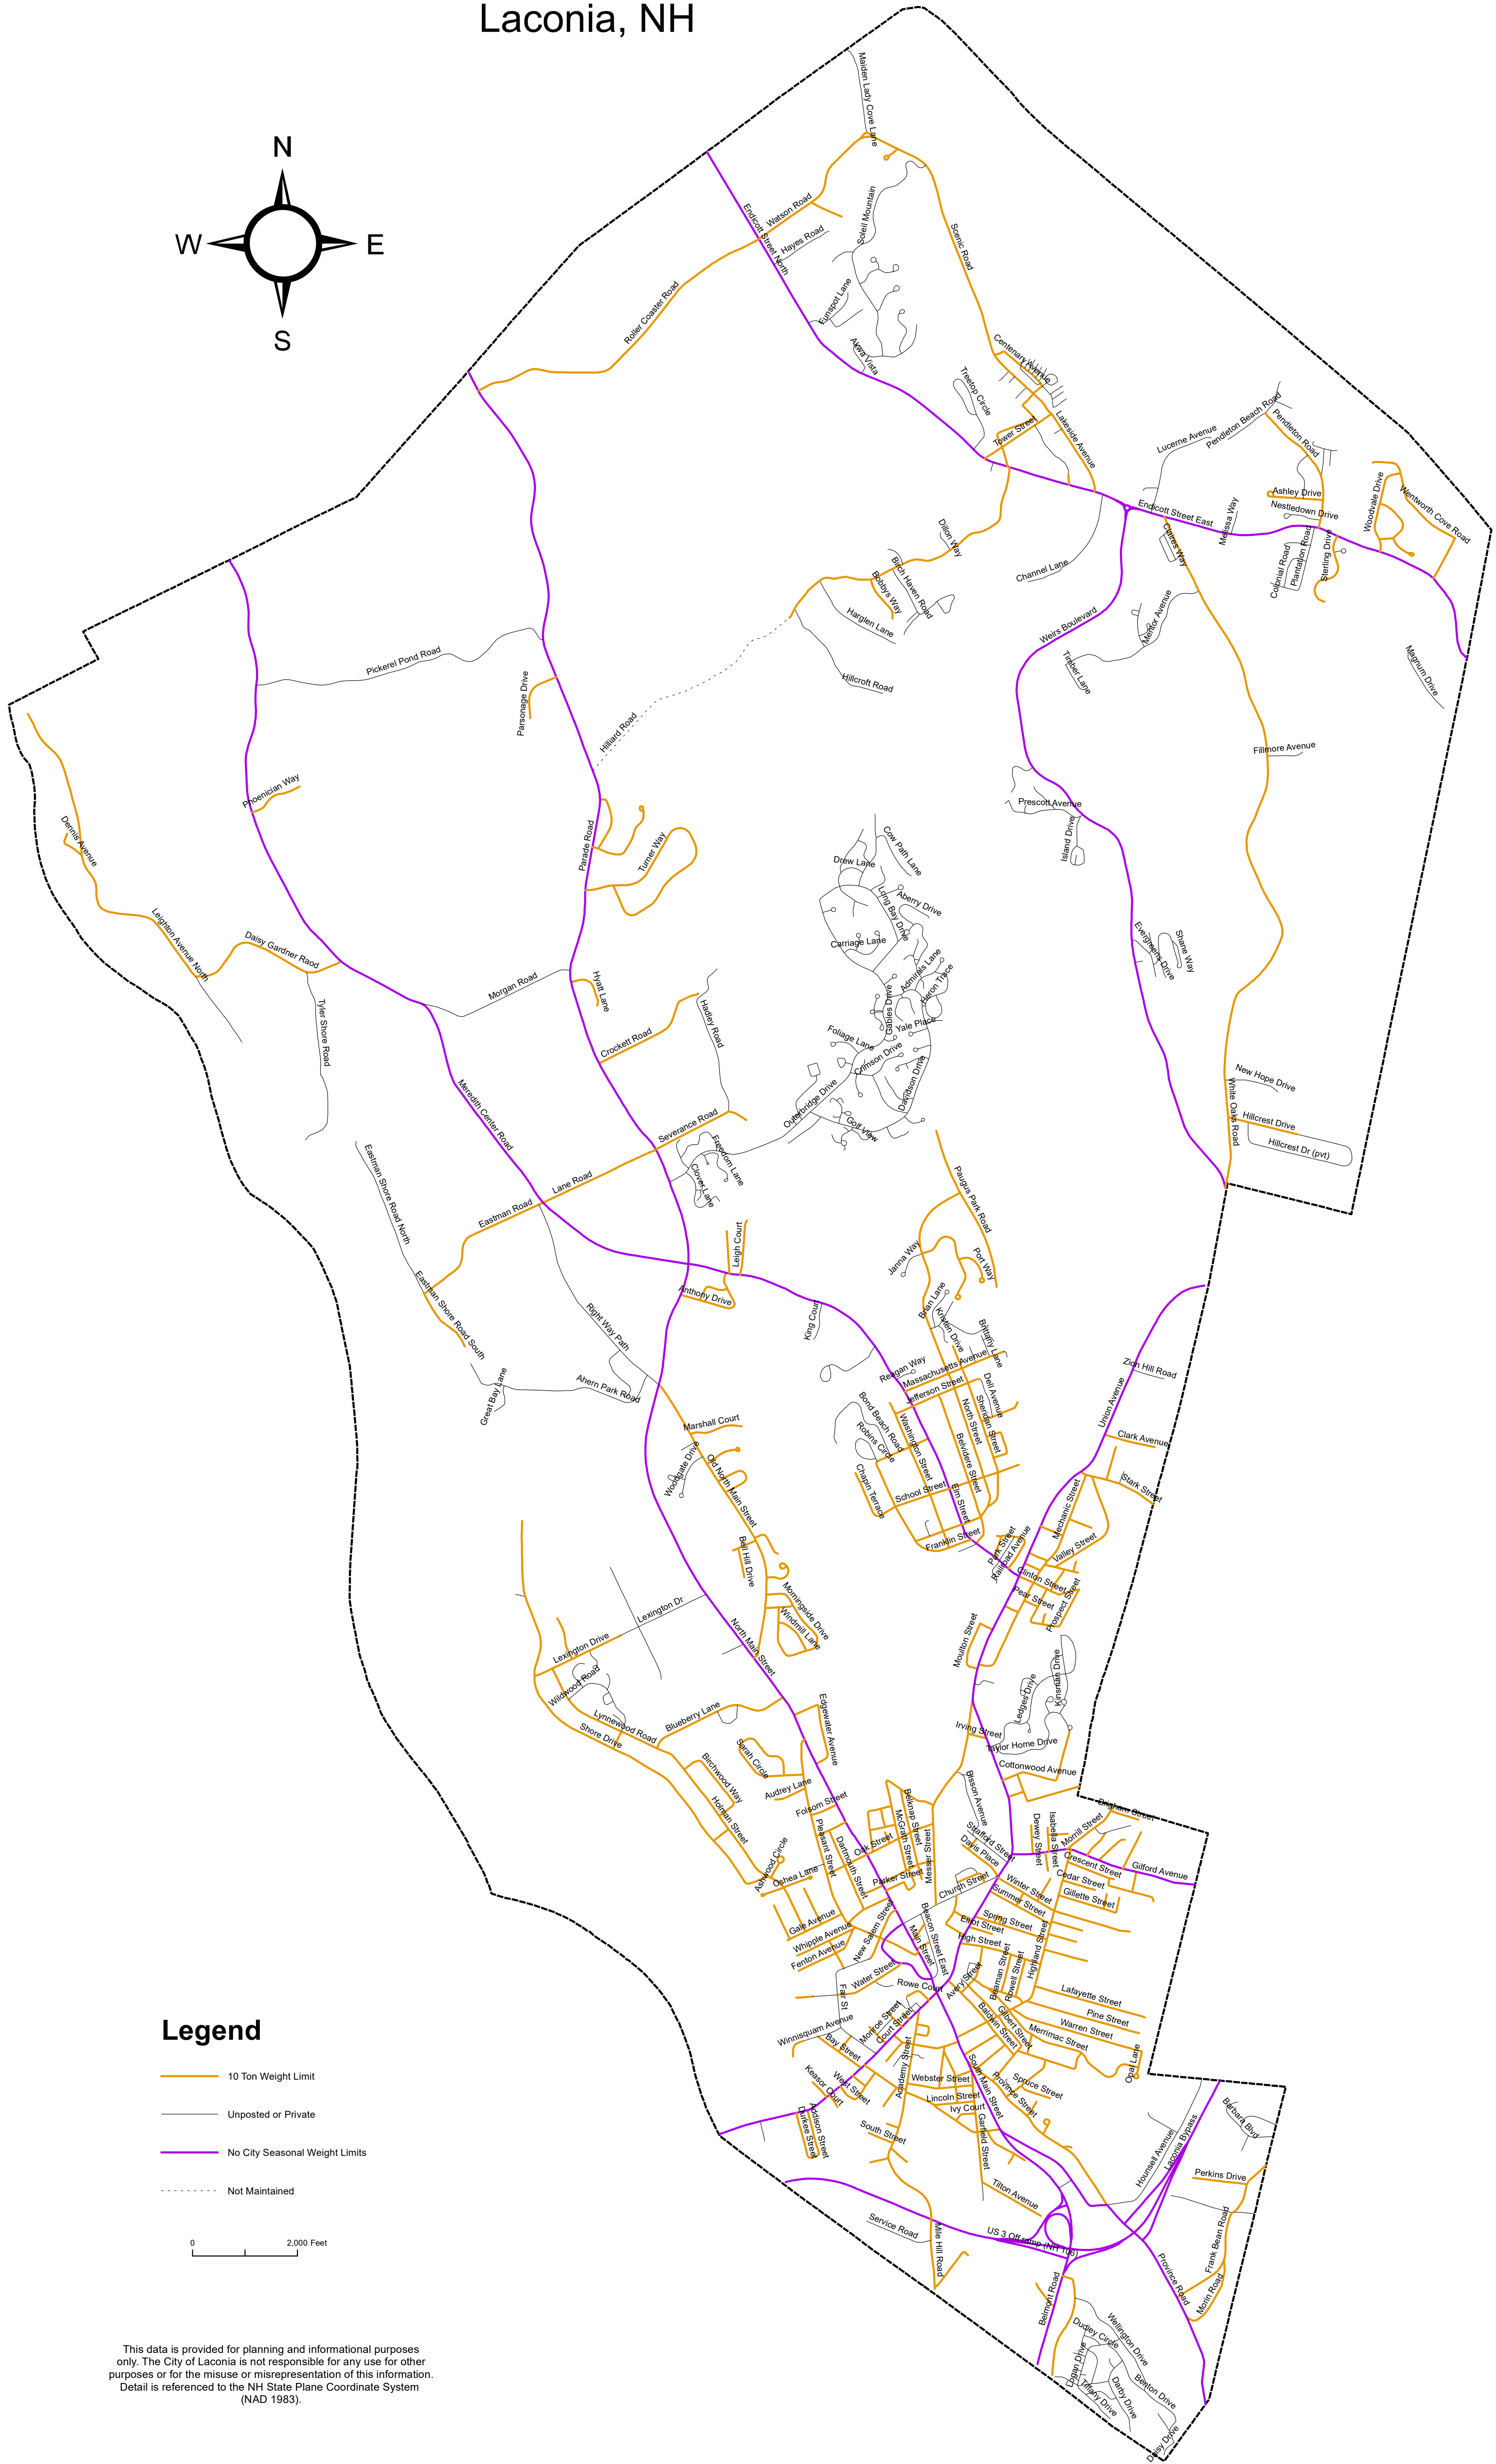

Roads with Seasonal Weight Limits 2022

Laconia, NH

Legend

- 10 Ton Weight Limit
- Unposted or Private
- No City Seasonal Weight Limits
- - - - - Not Maintained

0 2,000 Feet