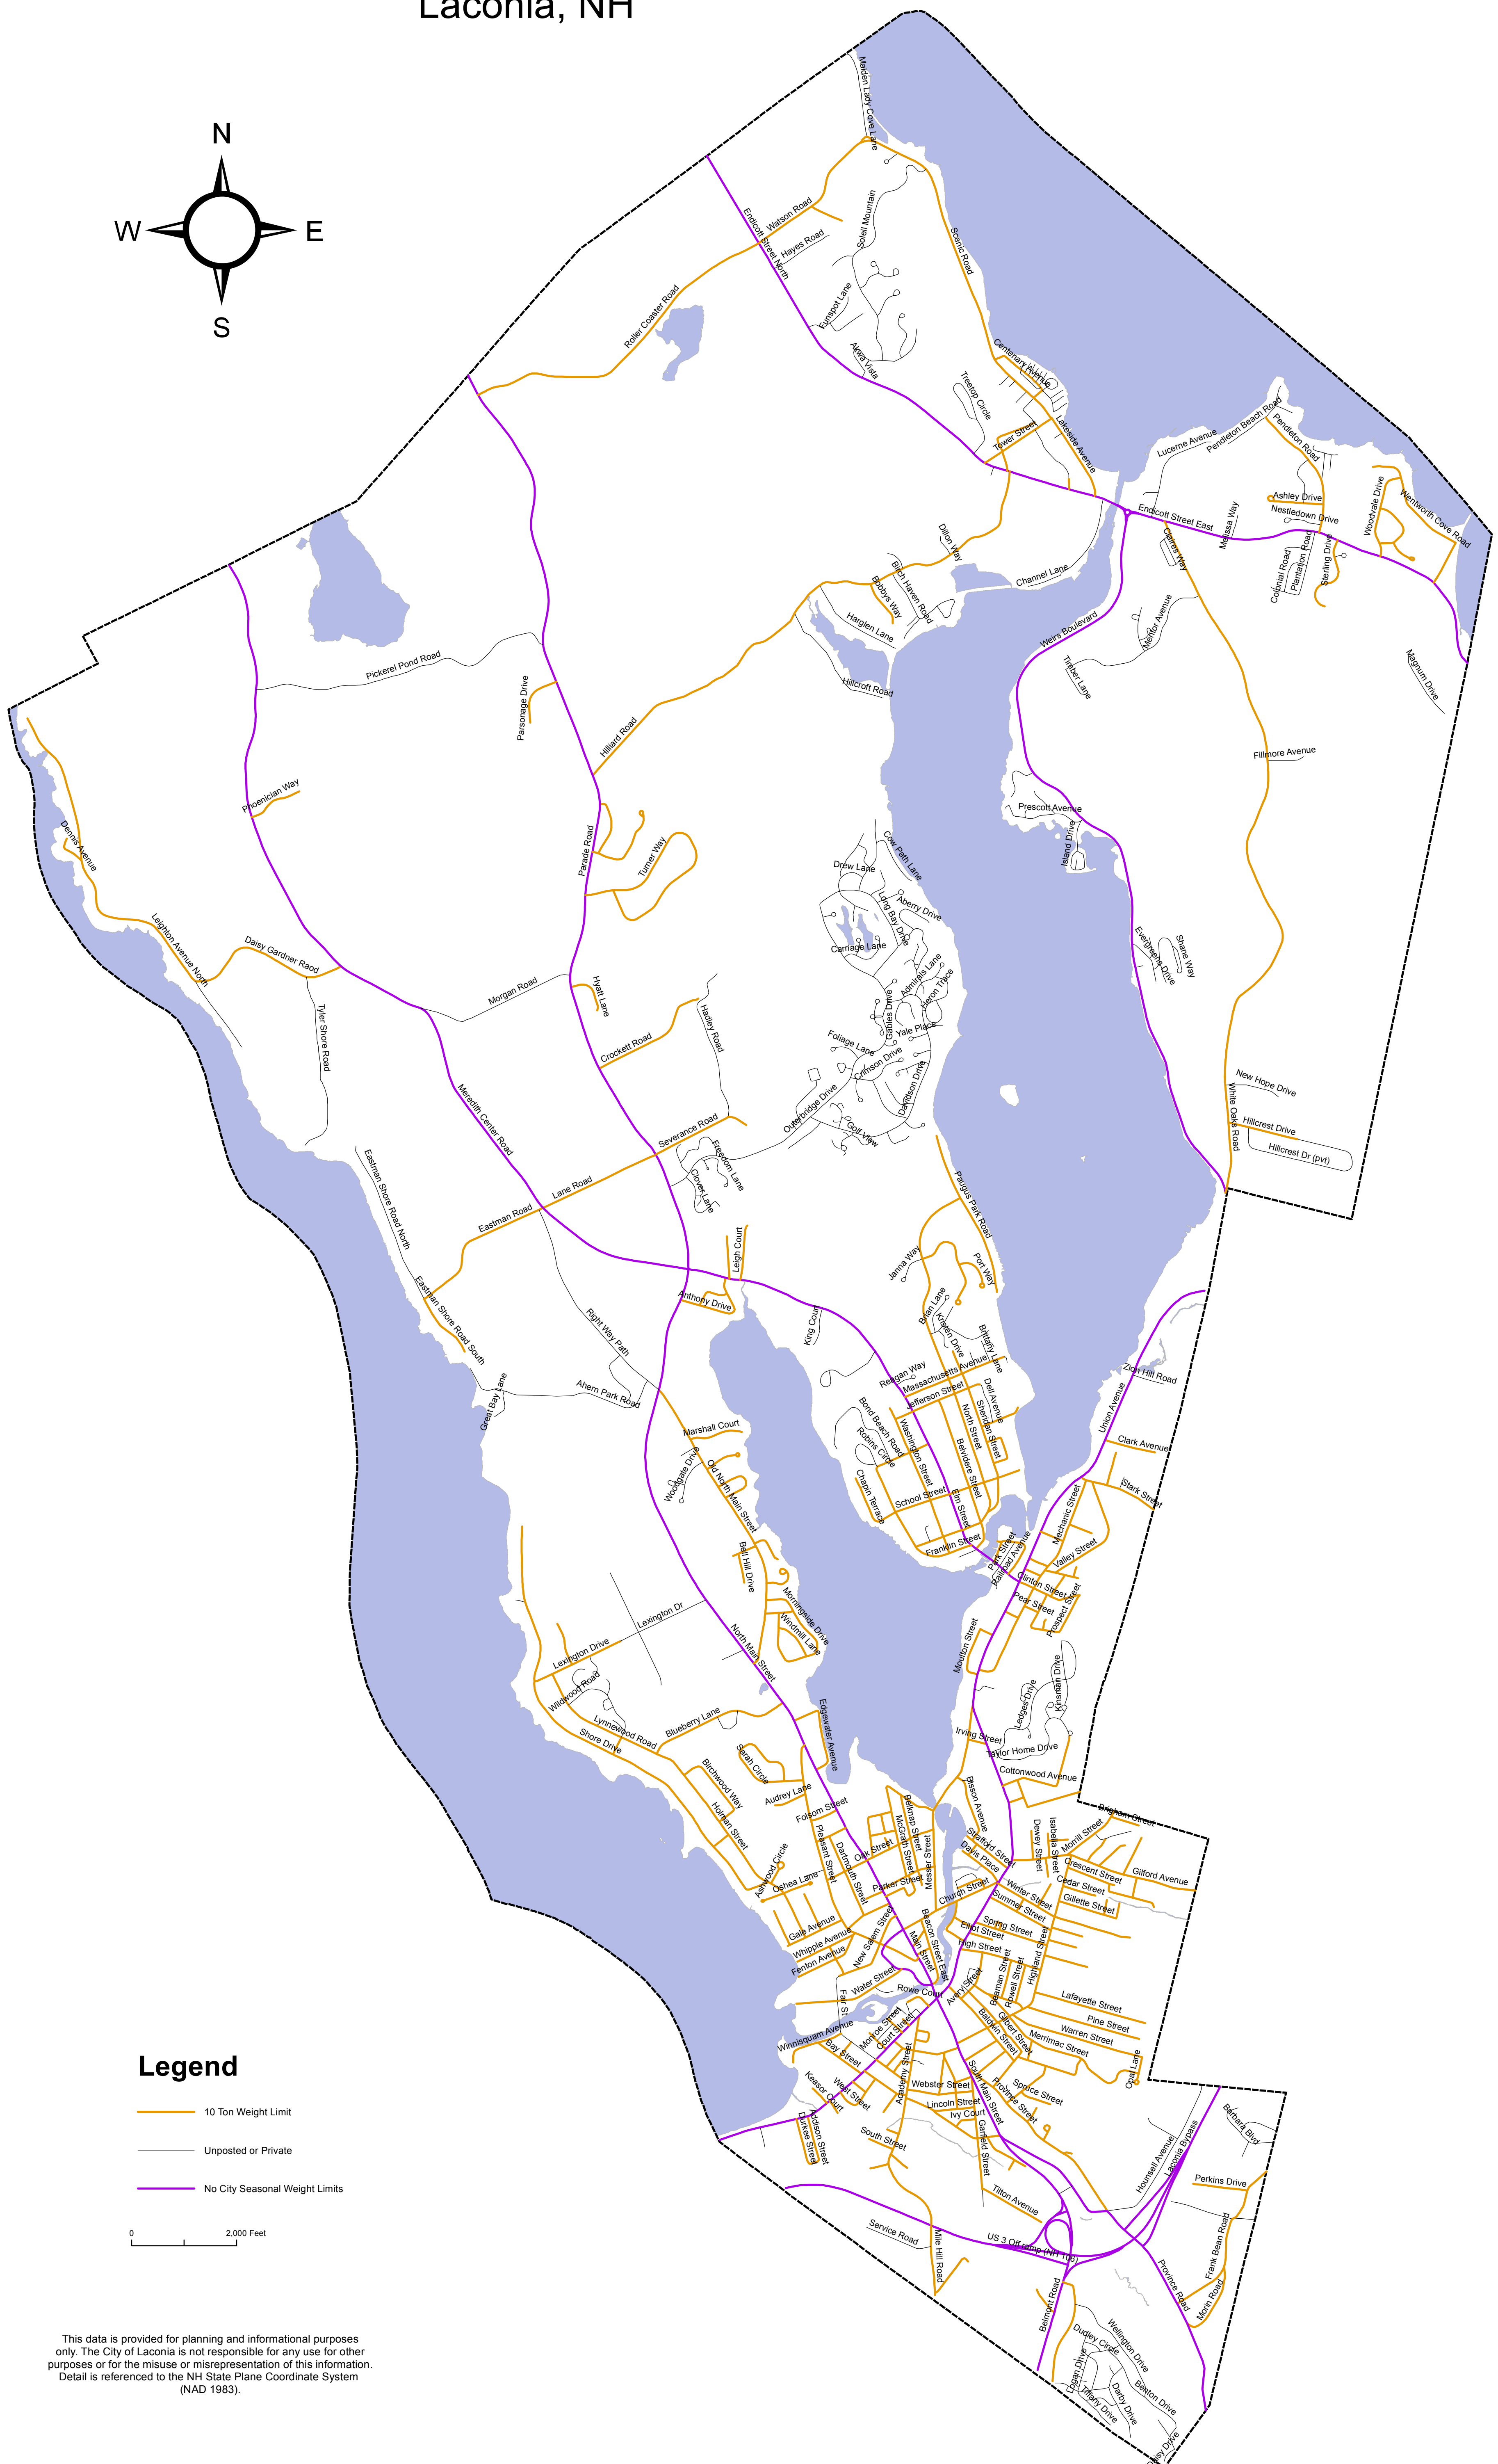

Roads with Seasonal Weight Limits

Laconia, NH