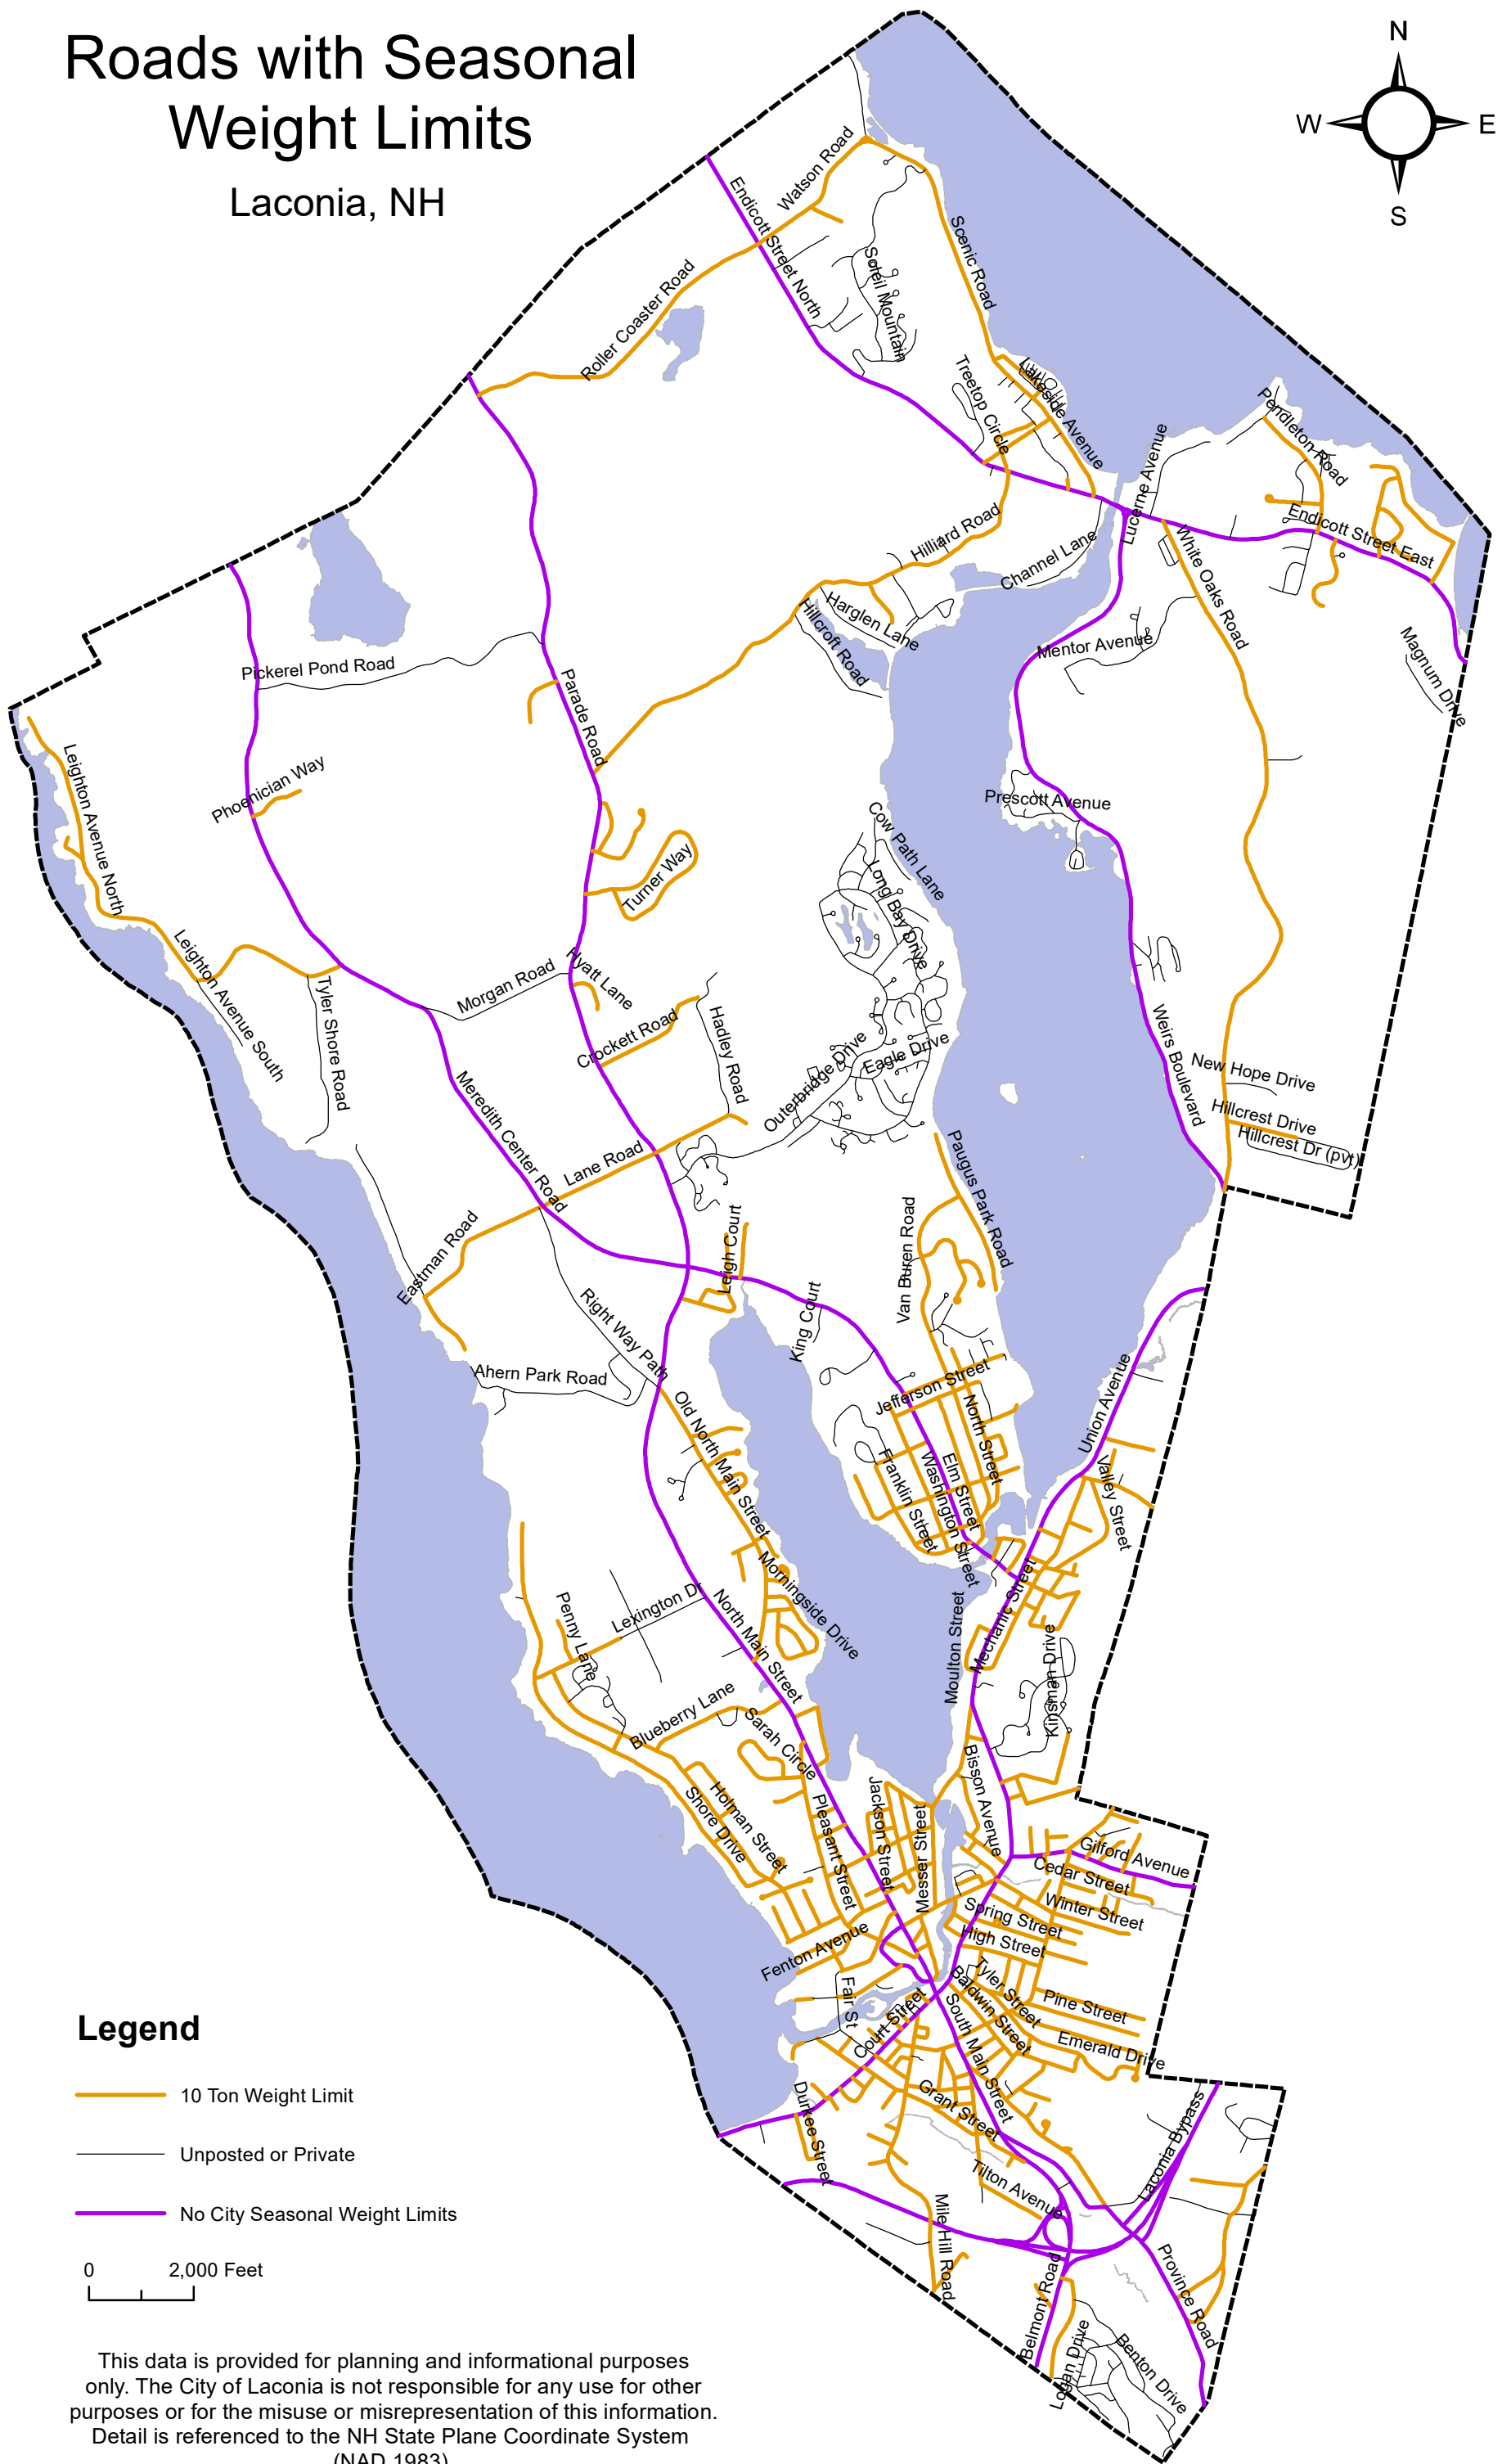

# Roads with Seasonal Weight Limits

Laconia, NH

## Legend

- 10 Ton Weight Limit
- Unposted or Private
- No City Seasonal Weight Limits

0 2,000 Feet

This data is provided for planning and informational purposes only. The City of Laconia is not responsible for any use for other purposes or for the misuse or misrepresentation of this information. Detail is referenced to the NH State Plane Coordinate System (NAD 1983).