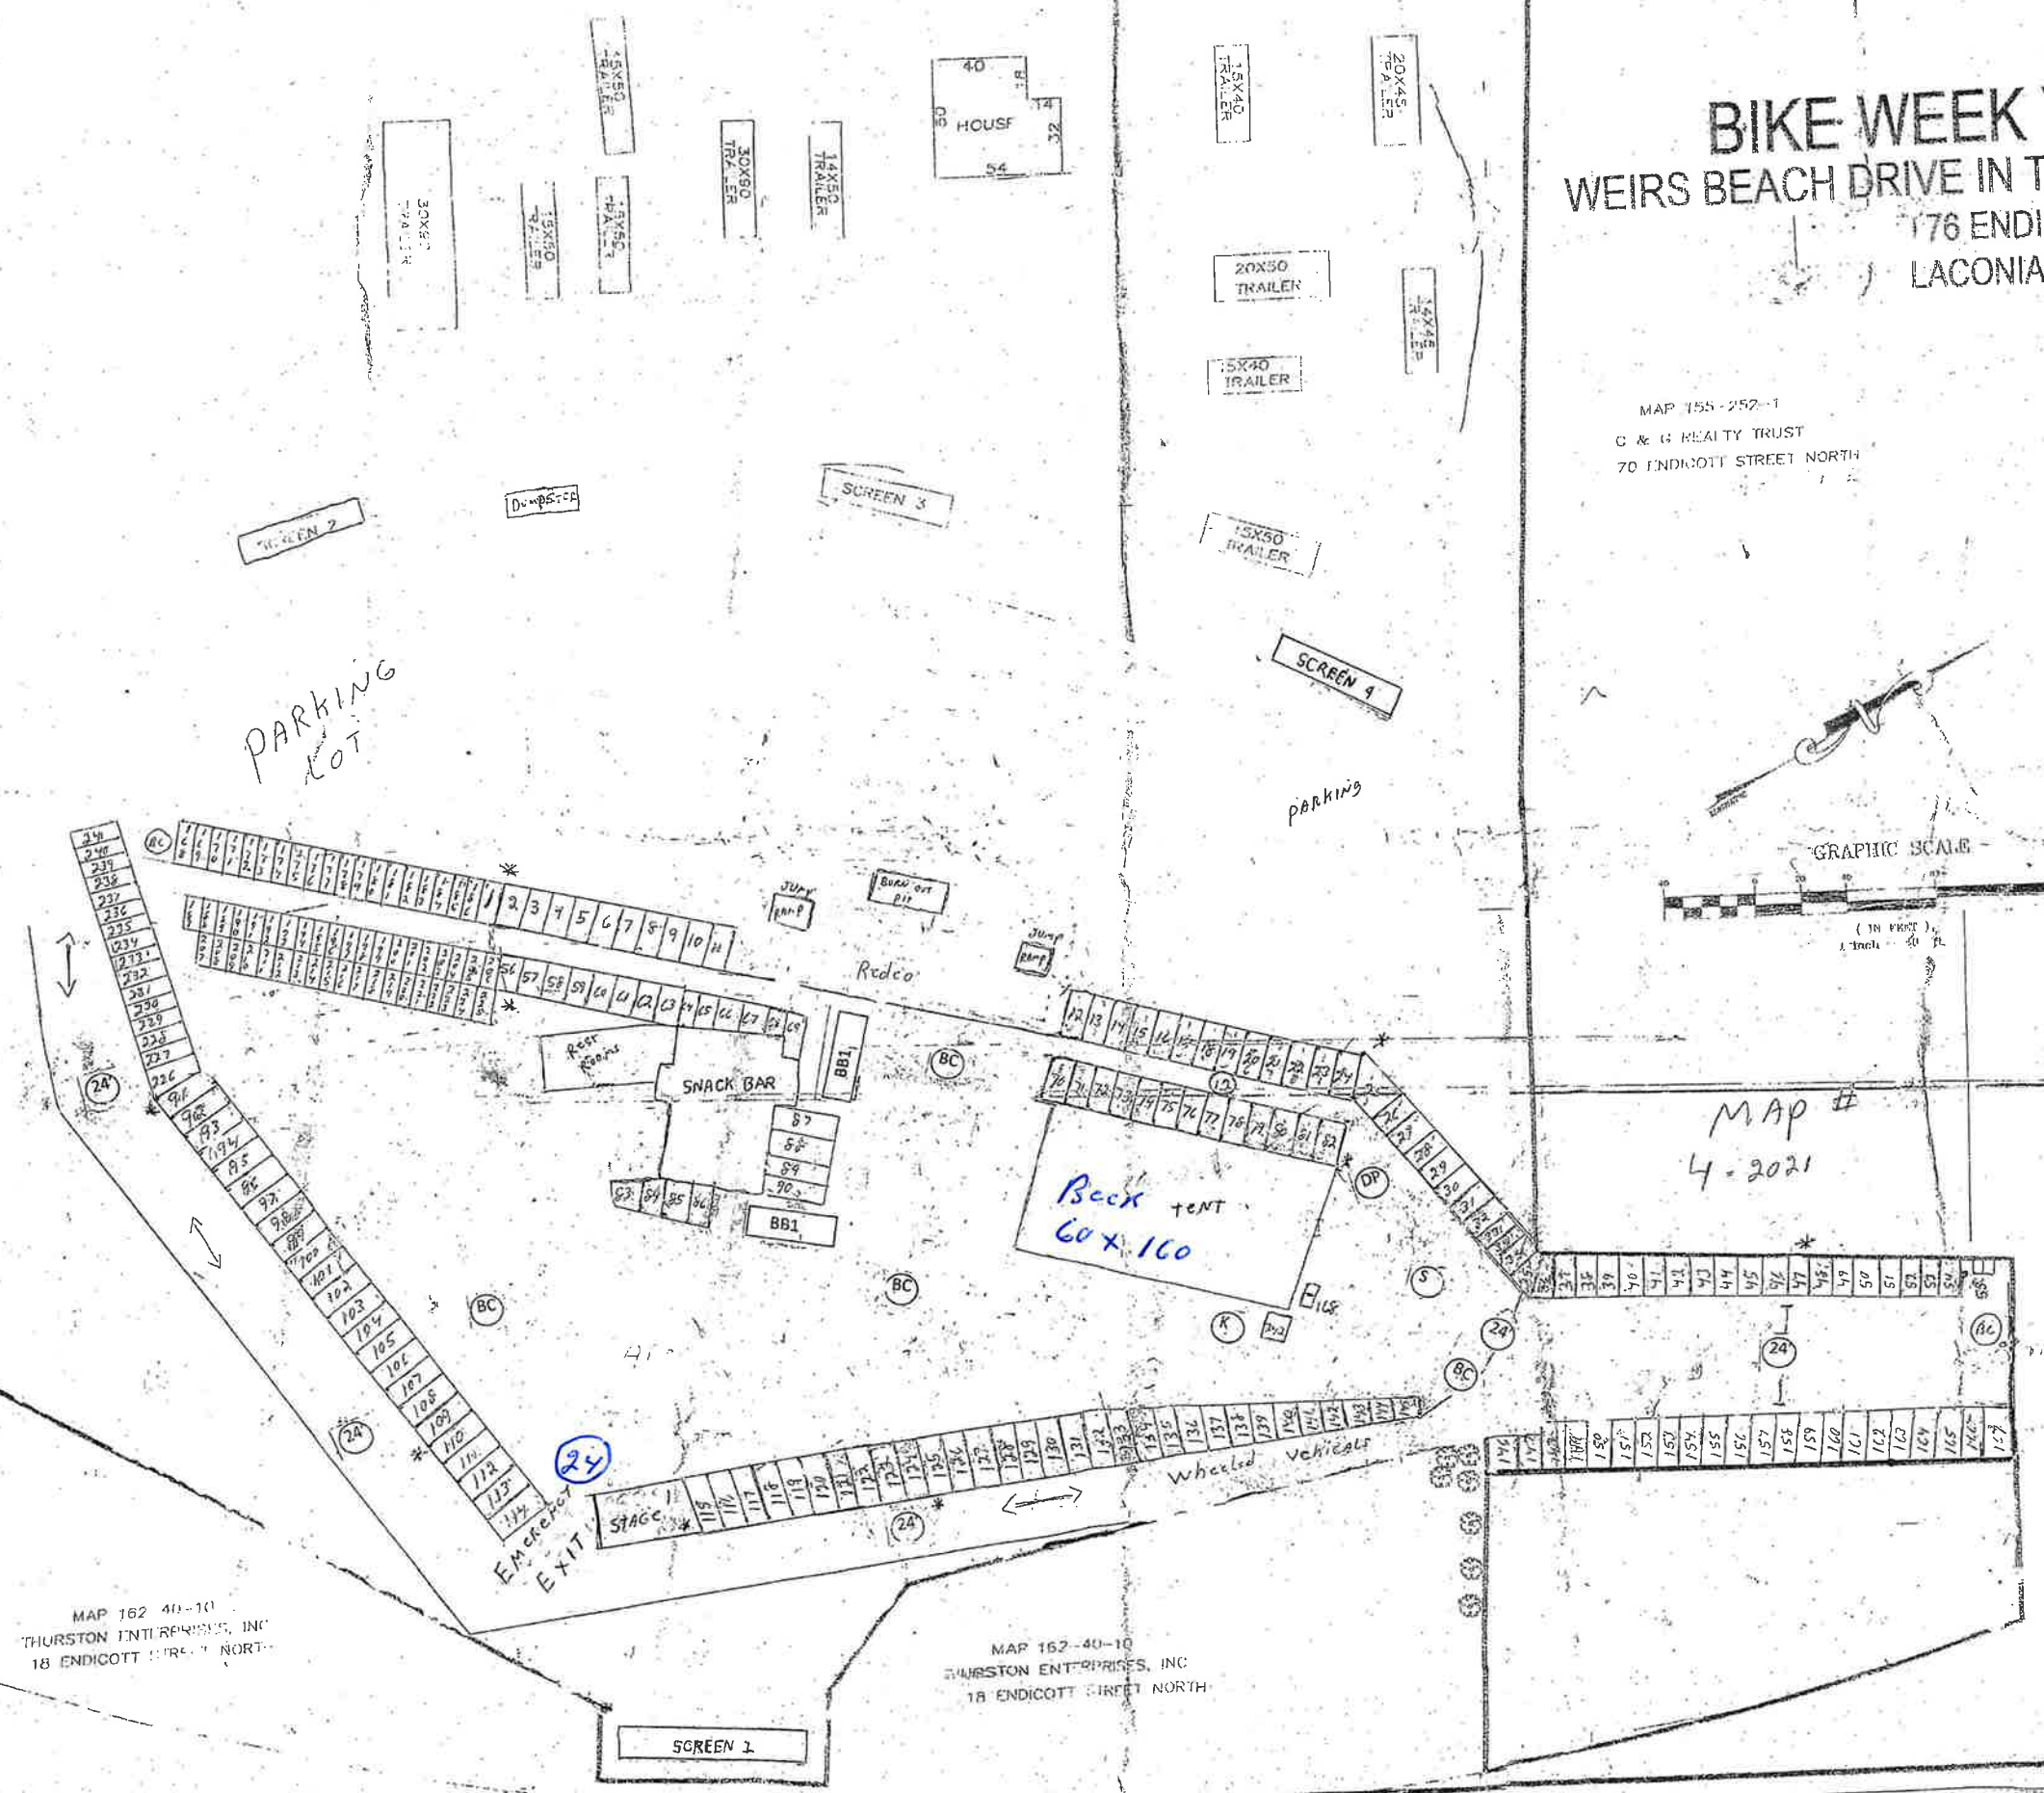

MAP 156-252-3
 MERIDIAN BRIDGE COLONY CONDOMINIUM
 130 ENDICOTT STREET NORTH

MAP 156-252-1
 C & G REALTY TRUST
 70 ENDICOTT STREET NORTH

BIKE WEEK VENDOR PLAN

WEIRS BEACH DRIVE IN THEATER

76 ENDICOTT ST. NORTH
 LACONIA, NH 03246

MAP 155-252-1
 C & G REALTY TRUST
 70 ENDICOTT STREET NORTH

RECEIVED
MAY 20 2021
 Planning/Zoning
 City of Laconia

- KEY
- 1. Burn out pit = BURN OUT
 - 2. 24' = 24
 - 3. Beverage Centers = BC
 - 4. Build Off Tents = BB1
 - 5. Inflatables and Wrestling = I
 - 6. Bike Ball = K
 - 7. Shark Cage = S
 - 8. Dance Poles = DP

MAP #
 4-2021

ATM - # 55, 168
 12 Both Koons
 Food # 165, 146
 138, 112, 89, 90, 29
 45

MAP 162-40-10
 THURSTON ENTERPRISES, INC
 18 ENDICOTT STREET NORTH

MAP 162-40-10
 THURSTON ENTERPRISES, INC
 18 ENDICOTT STREET NORTH