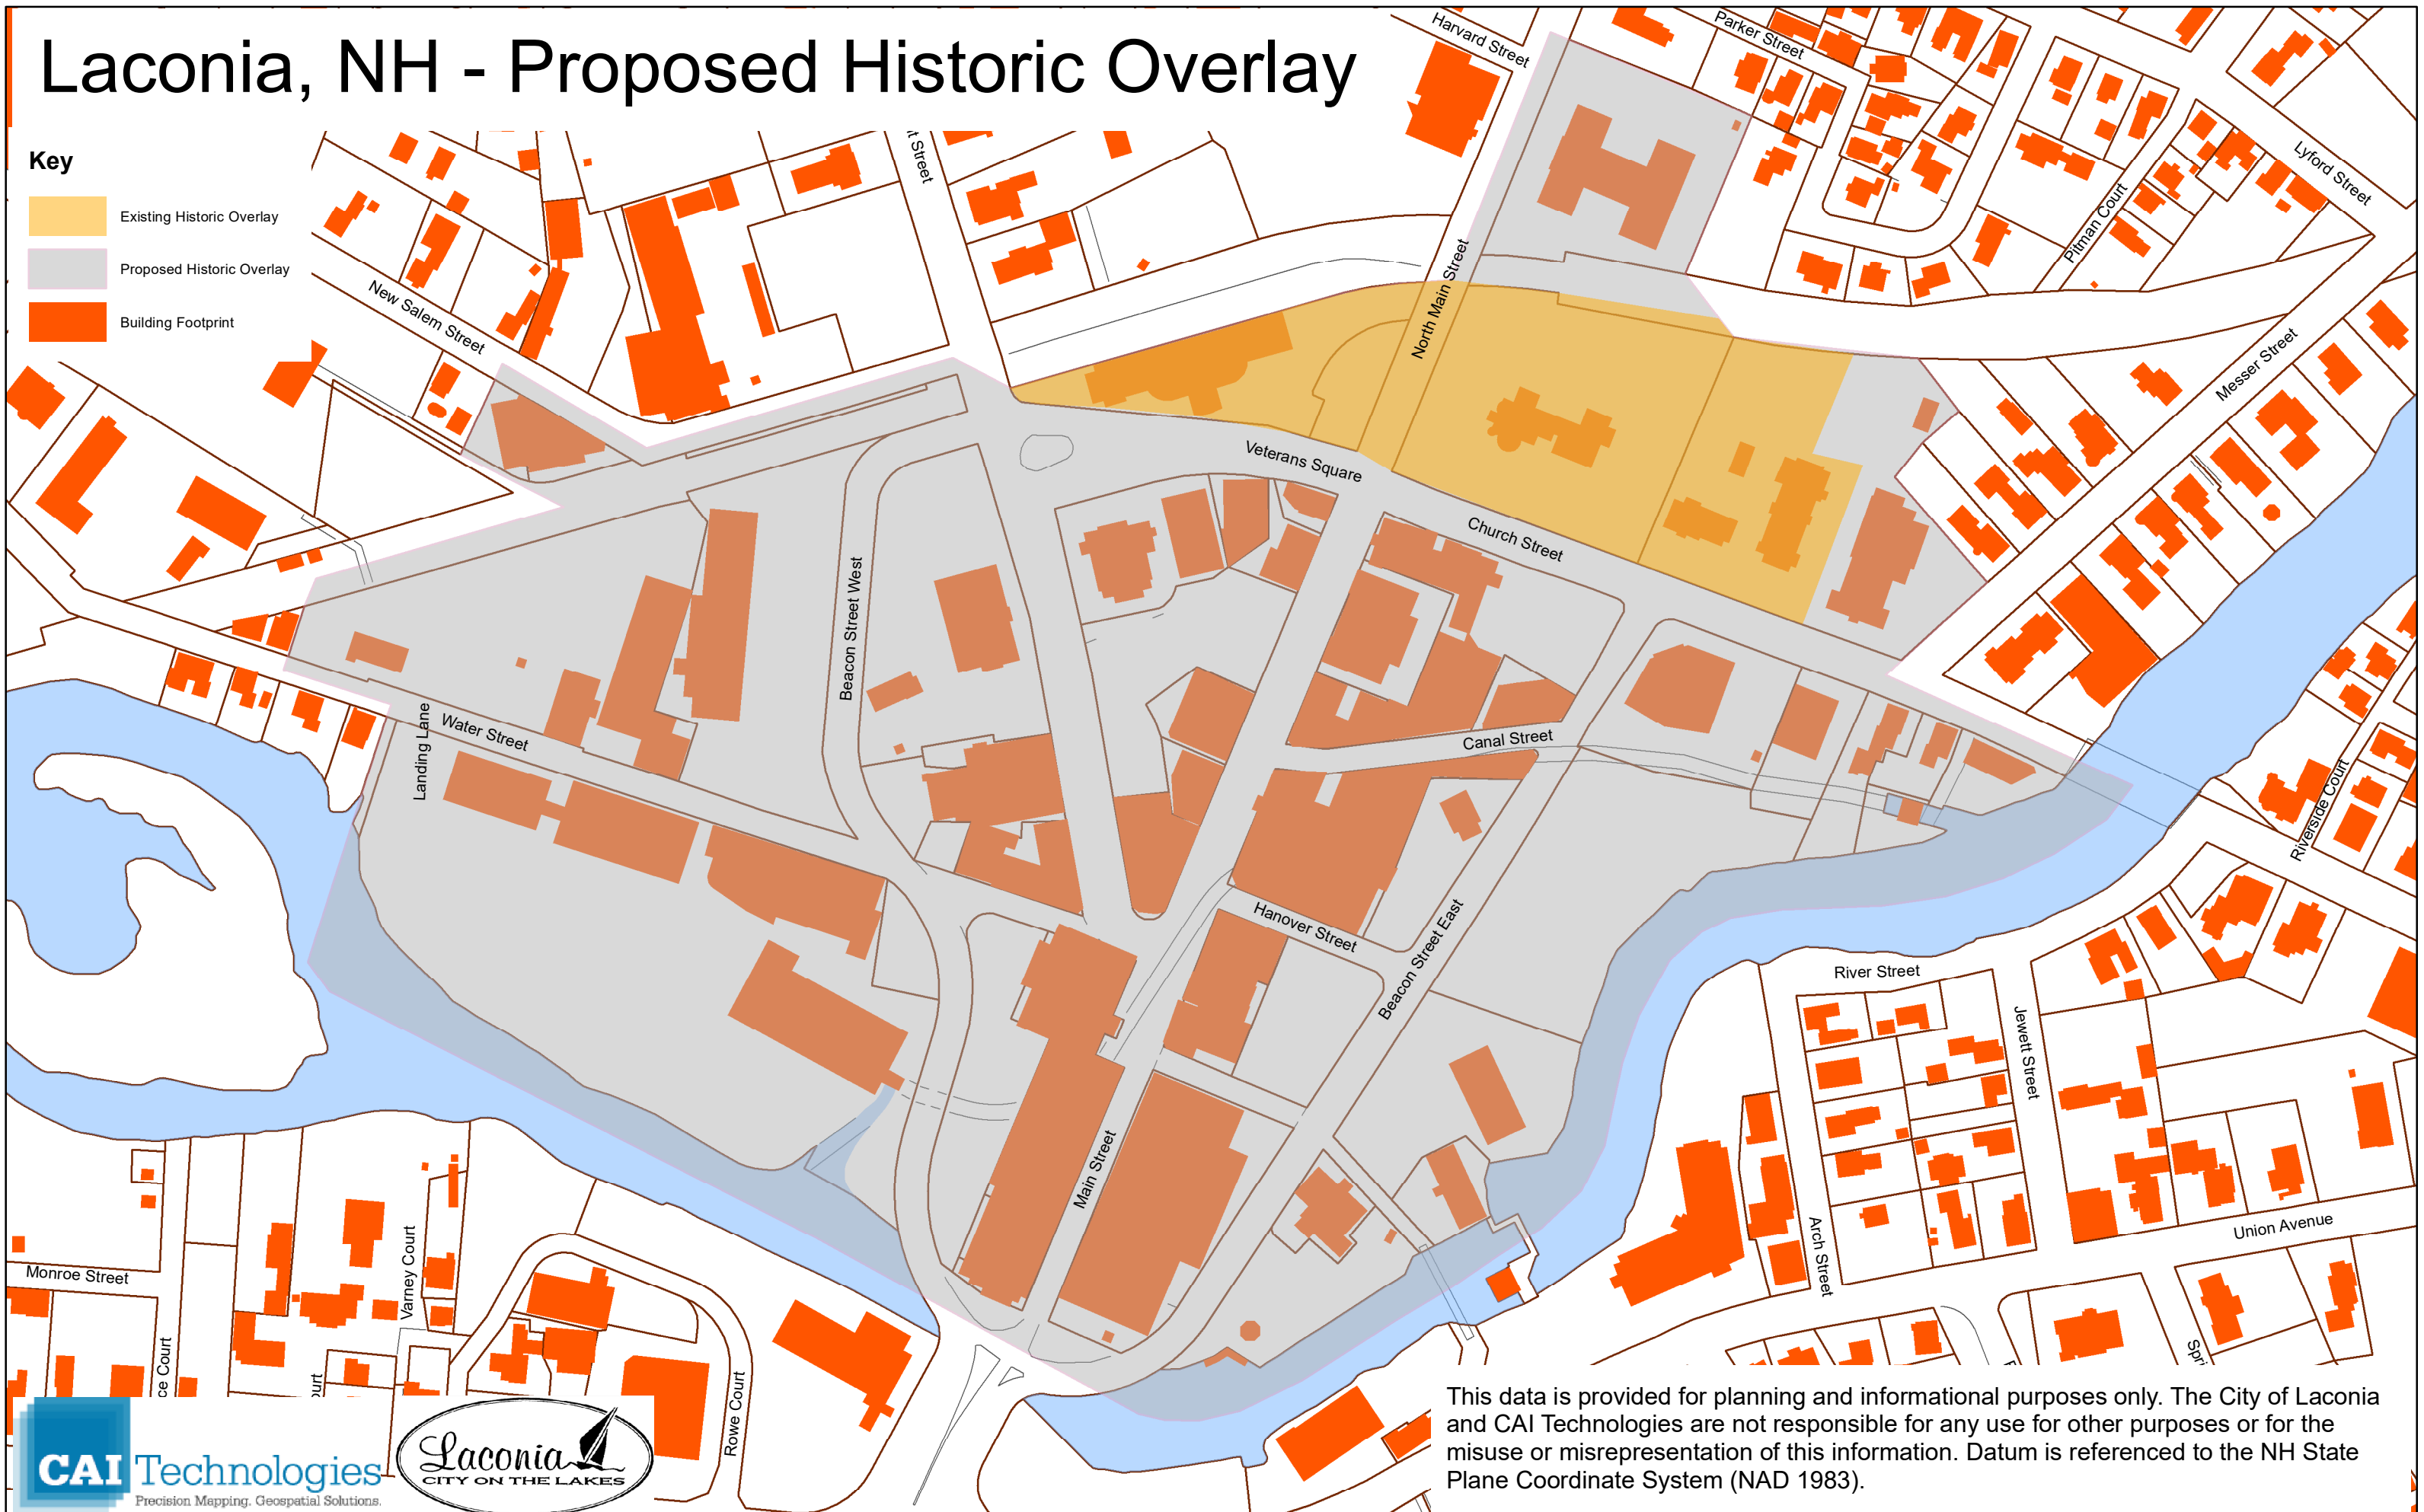

Laconia, NH - Proposed Historic Overlay

Key

-  Existing Historic Overlay
-  Proposed Historic Overlay
-  Building Footprint

This data is provided for planning and informational purposes only. The City of Laconia and CAI Technologies are not responsible for any use for other purposes or for the misuse or misrepresentation of this information. Datum is referenced to the NH State Plane Coordinate System (NAD 1983).