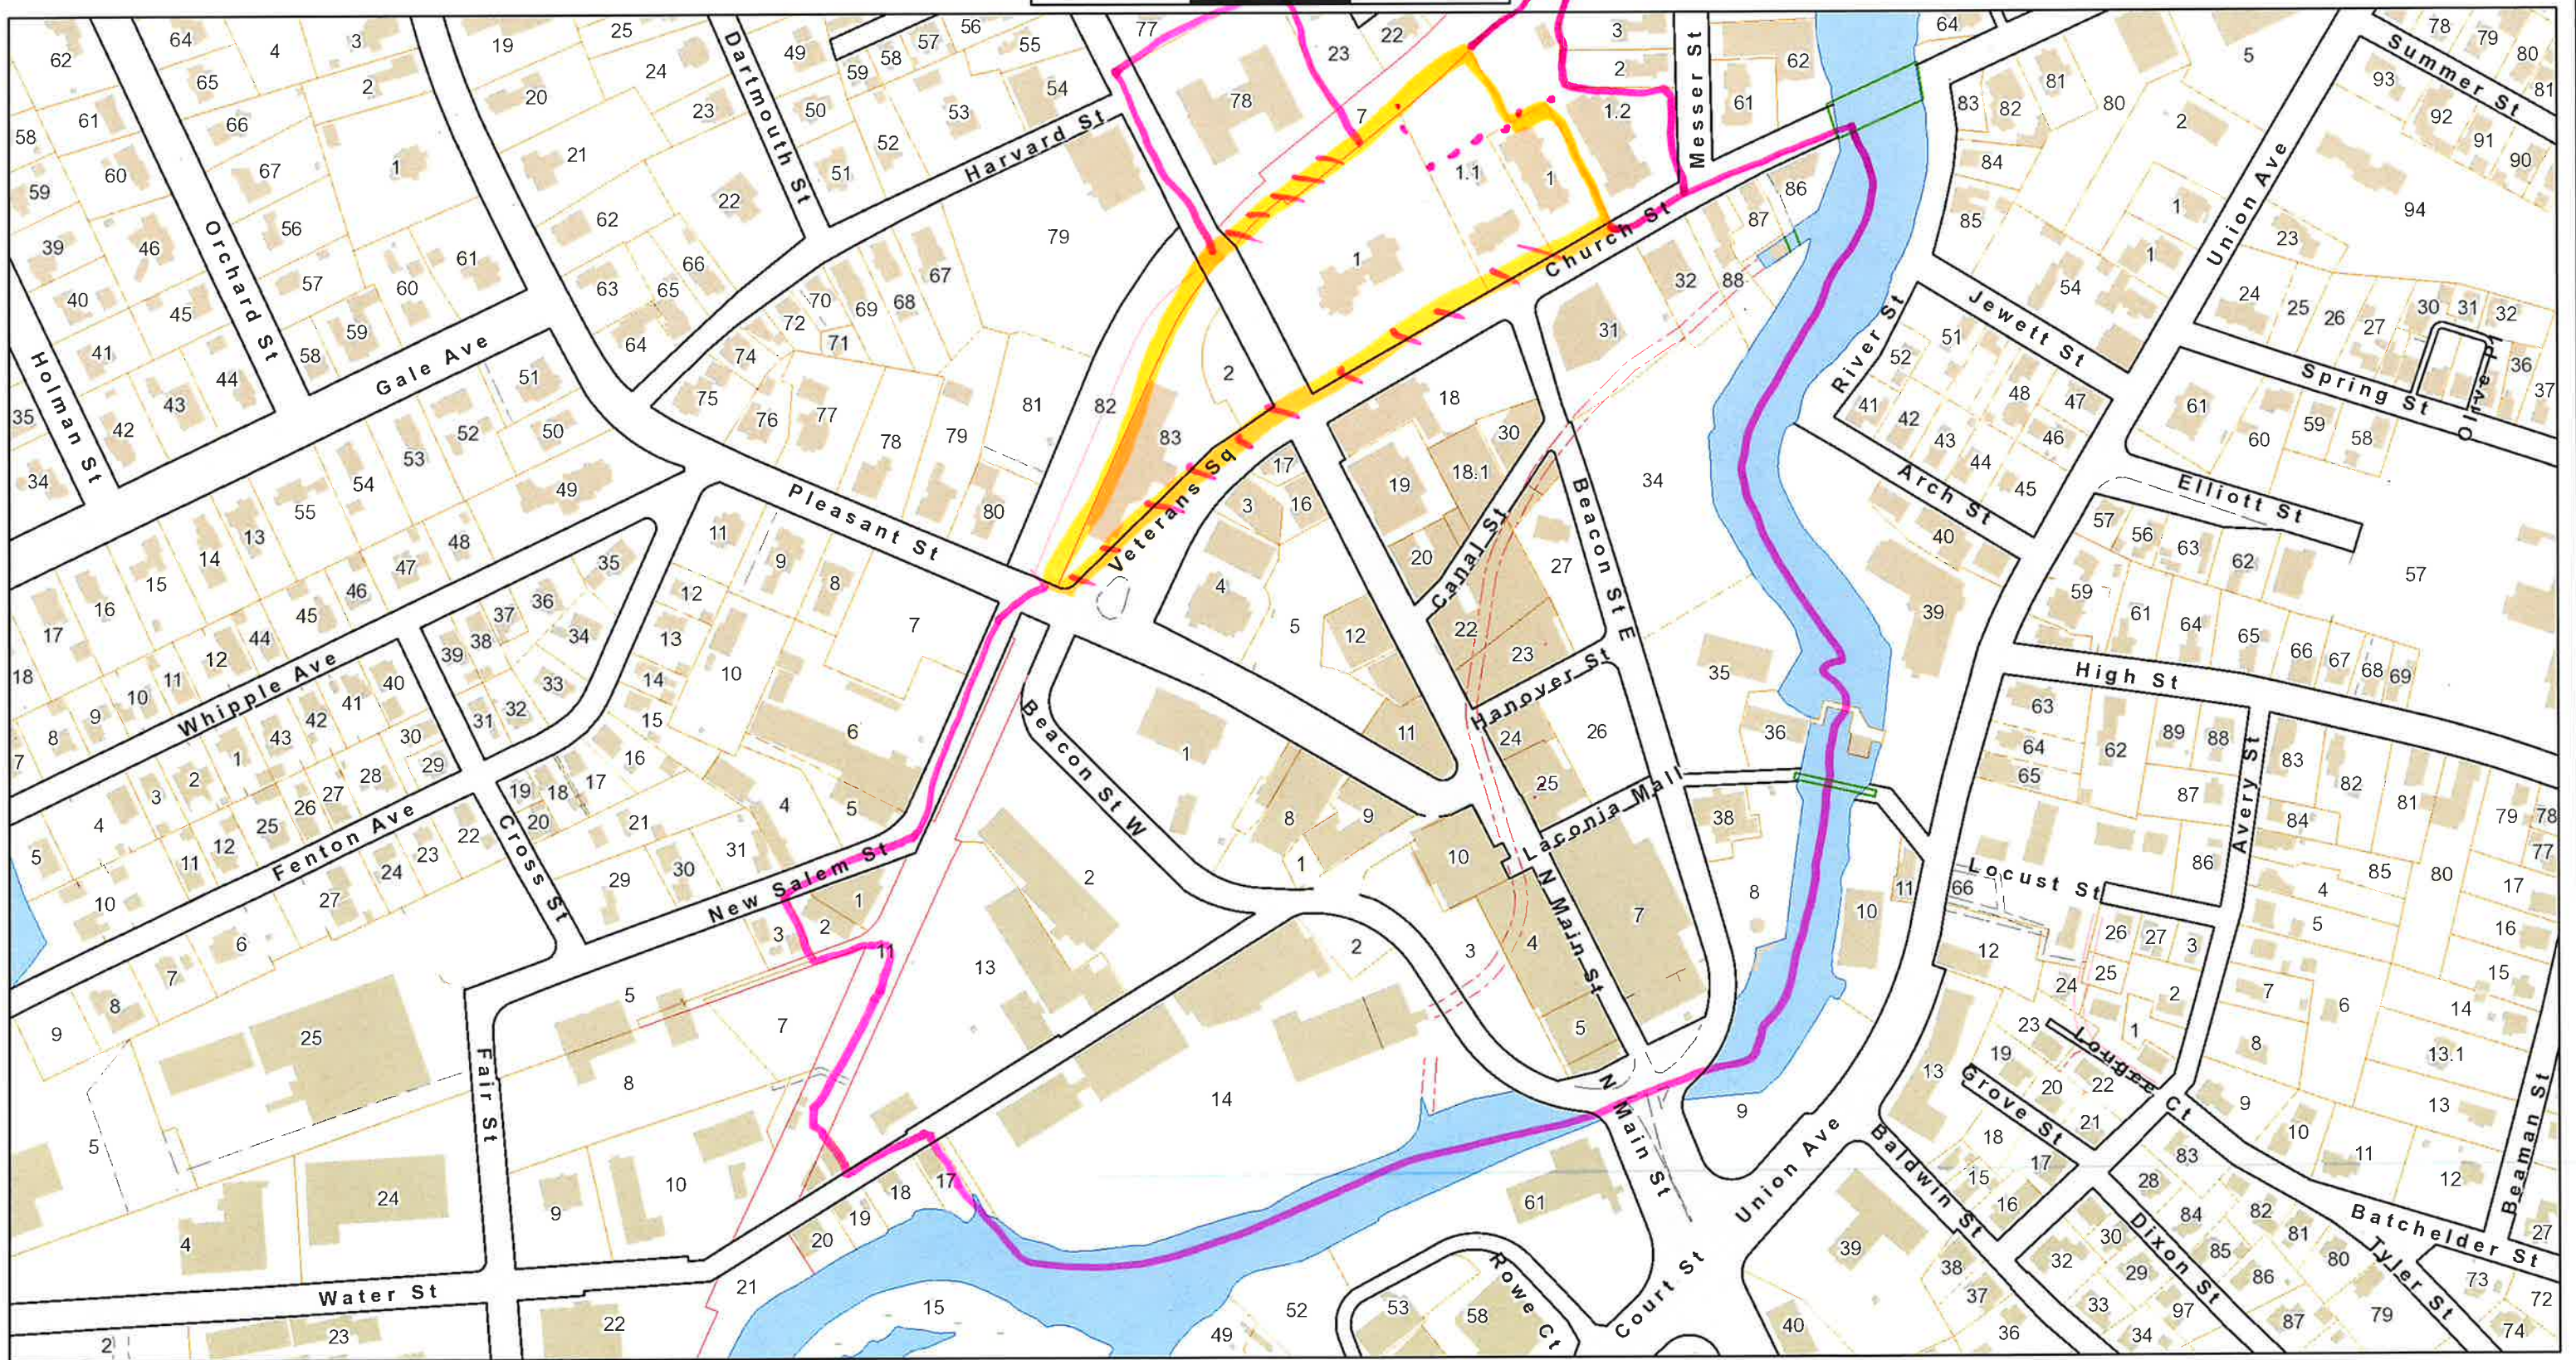

Laconia, NH
1 inch = 250 Feet

December 1, 2020

Data shown on this map is provided for planning and informational purposes only. The municipality and CAI Technologies are not responsible for any use for other purposes or misuse or misrepresentation of this map.